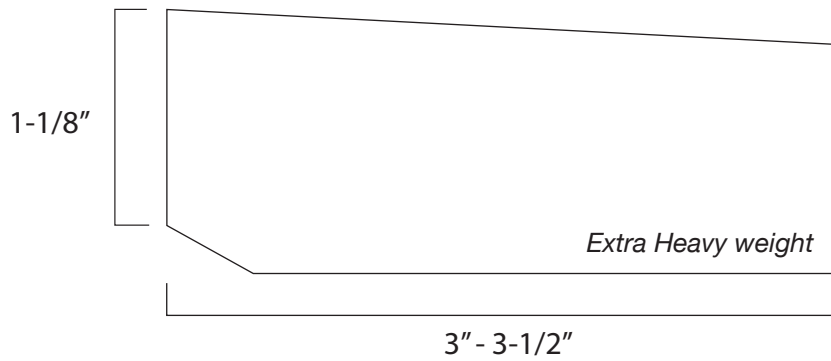

simon liu inc.
FINE PAINTING SUPPORTS

American Traditional Stretcher Continuous Bevel Profile Reference [BEVELED BACK]

Overall thickness: 5/8"

Overall thickness: 3/4"

Overall thickness: 1"

Overall thickness: 1-3/16"

Overall thickness: 1-3/8"

Overall thickness: 1-3/8"