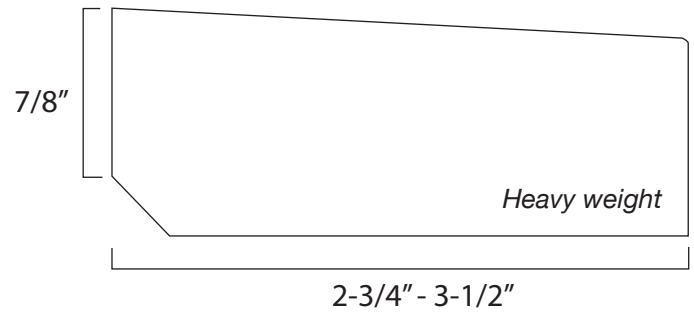

simon liu inc.
FINE PAINTING SUPPORTS

American Traditional Stretcher Continuous Bevel Profile Reference [BEVELED BACK]

Overall thickness: 5/8"

Overall thickness: 3/4"

Overall thickness: 1"

Overall thickness: 1-3/16"

Overall thickness: 1-3/8"

Overall thickness: 1-3/8"