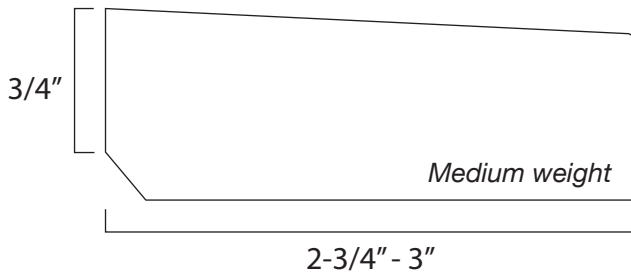

simon liu inc.
FINE PAINTING SUPPORTS

American Traditional Stretcher Continuous Bevel Profile Reference [BEVELED BACK]

Overall thickness: 5/8"

Overall thickness: 3/4"

Overall thickness: 1"

Overall thickness: 1-3/16"

Overall thickness: 1-3/8"

Overall thickness: 1-3/8"