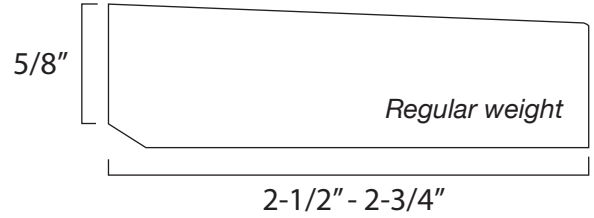

simon liu inc.
FINE PAINTING SUPPORTS

American Traditional Stretcher Continuous Bevel Profile Reference [BEVELED BACK]

Overall thickness: 5/8"

Overall thickness: 3/4"

Overall thickness: 1"

Overall thickness: 1-3/16"

Overall thickness: 1-3/8"

Overall thickness: 1-3/8"